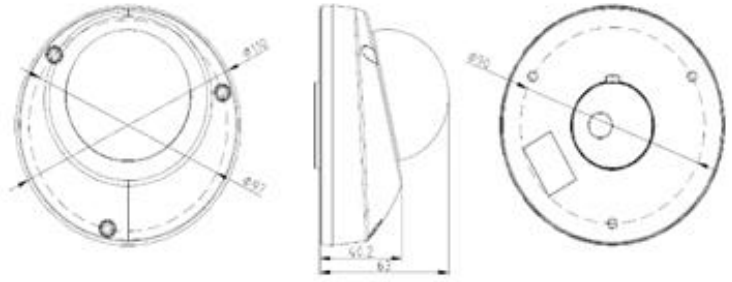

DS-2CD6520D-I (O) 2MP 1/3" CMOS Mini Dome

Specification

Camera	
Image Sensor	1/3" Progressive Scan CMOS
Min. Illumination	0.01 Lux @(F1.2,AGC ON), 0 Lux with IR
Shutter Speed	1/3s~1/100,000s
Lens	4mm, horizontal view angle 63° (2.8mm/6mm/8mm optional)
Angle of Adjustment	H: -30° ~30° , V: 0°~80°, R: 0° ~360°
Lens Mount	M12
Day & Night	ICR
DNR	3D Digital Noise Reduction
DWDR	Digital Wide Dynamic Range
Compression	
Video	H.264/ MJPEG
H.264 Type	Base Line Profile/Main Profile
Video Bit Rate	32Kbps~8Mbps
Audio	G.711/G.722.1/G.726/MP2L2
Audio Bit Rate	64Kbps(G.711)/16Kbps(G.722.1)/32-128Kbps(MP2L2)
Image	
Max. Resolution	1920 × 1080
Frame Rate	50Hz: 25fps (1920*1080,1280 × 960,1280 × 720) 60Hz: 30fps (1920*1080,1280 × 960,1280 × 720)
Image Setting	Rotate mode, Saturation, Brightness, Contrast, etc. are adjusted via client or web-browser
BLC	Yes, zone optional
ROI	Support
Network	
Storage	Micro SD/SDHC/SDXC card (up to 128G) ANR, NAS
Intelligent Alarm	Intrusion detection, Line crossing detection, Motion detection, Tampering alarm, Network disconnect, IP address conflict, Storage error
Protocol Supportable	TCP/IP,ICMP,HTTP,HTTPS,FTP,DHCP,DNS,DDNS,RTP,RTSP,RTCP, PPPoE,NTP,UPnP,SMTP,SNMP,IGMP,802.1X,QoS,IPv6,Bonjour
Interface protocol	ONVIF,PSIA,CGI,ISAPI
General	Flickerless, dual stream, heartbeat, mirror, password protection, video masking, watermark
Network	
Communication	-IO Model: 1-ch RJ45 10M / 100M self-adaptive Ethernet port -I Model: 1-ch M12 10M / 100M self-adaptive Ethernet port
Video	1Vp-p Composite Output(75 Ω /BNC)
Audio Input	1 built-in mic

Dimensions

General

Working temperature and humidity	-30 °C ~ 60 °C (-22 °F ~ 140 °F) Humidity 95% or less (non-condensing)
Power Supply	DC12V/PoE(802.3af)
Power	5.5W MAX
Protect Level	IP66
Impact Protection	Ik08
IR distance	10m
Dimensions	99.3x96.7x52.8mm (3.91" × 3.81" × 2.08")
Weight	600g (1.32lb)